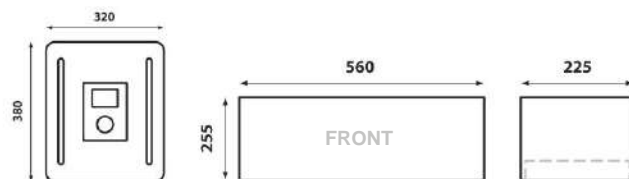

X9   X10

Available in / Available in: 3kW 05322 06536
4kW 05240 04969
6kW 05099 06537
8kW 05098 06538

Suitable for covering space from 4 to 10 cubic meters (m3).
Suitable for covering a space from 4 to 10 cubic meters (m3).