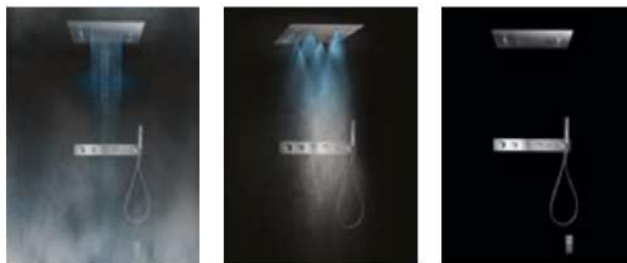

# program Dorothea.

The Dorotea Program is a complete kit, perfectly combining shower & Hammam functions. It consists of:

- Thermostatic faucet on a stainless steel plate, dimensions 62x10cm, hand shower and on/off button for the operation of the Hammam (external steam production unit).
- Ceiling shower 48x63cm, made of stainless steel, with cloud jet and integrated color therapy. Ability to diffuse essential oils and aromatic substances (aromatherapy).
- Bluetooth connection for external audio sources, as well as wired AUX connection.