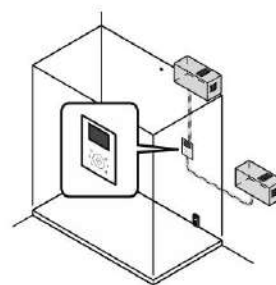

Only Touch
3kW, 4kW, 6kW, 8kW