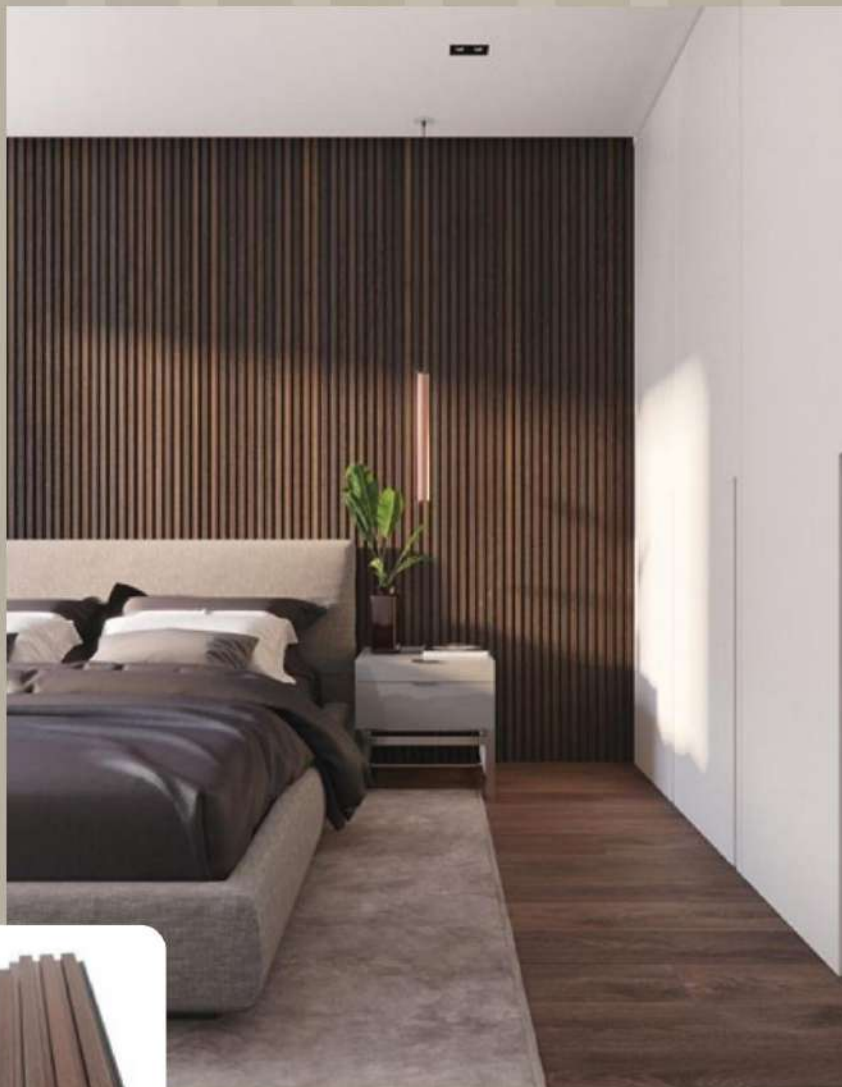

40

Composite panels with 3D slats. Made of wood, recycled resin, HDPE and UV stabilizers, the panels are extremely durable, long-lasting, waterproof, anti-mould and resistant to solar radiation. They touch each other without showing the joint.