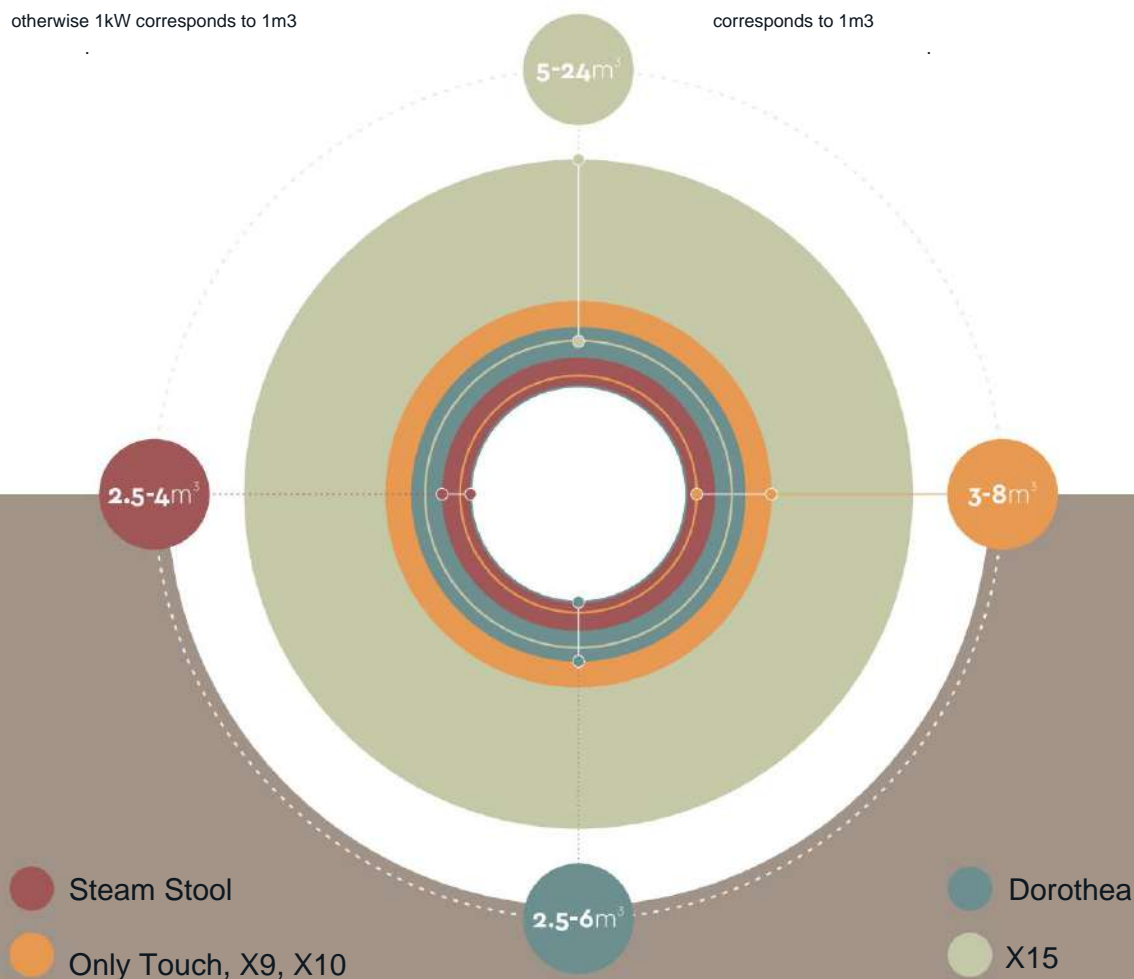

hammam.

Transform your bathroom into the ultimate place of relaxation, hygiene, skin care and respiratory therapy. Using high-quality, Italian-made components, we create a unique feeling of warmth and care. The steam generators have power from 2.5kW up to 24kW, with indoor or outdoor unit. Enjoy unique moments of relaxation and well-being in an elegant environment with Italian refinement.

Transform your bathroom into the ultimate place of relaxation, hygiene, skin and respiratory care. Using high-quality, Italian-made machinery, we create a unique feeling of warmth and well-being. The steam generators have power starting from 2.5 kW up to 24 kW, with an indoor or outdoor unit. Enjoy unique moments of relaxation and well-being in an elegant space with Italian design.

Choose the appropriate steam generator, depending on the volume of your hammam.

1kW = 1.2m³ in an insulated space for Hammam, otherwise 1kW corresponds to 1m³

Choose the appropriate steam generator depending on the volume of the hammam. 1kW equals 1.2m³ in an insulated hammam space, otherwise 1kW corresponds to 1m³

258