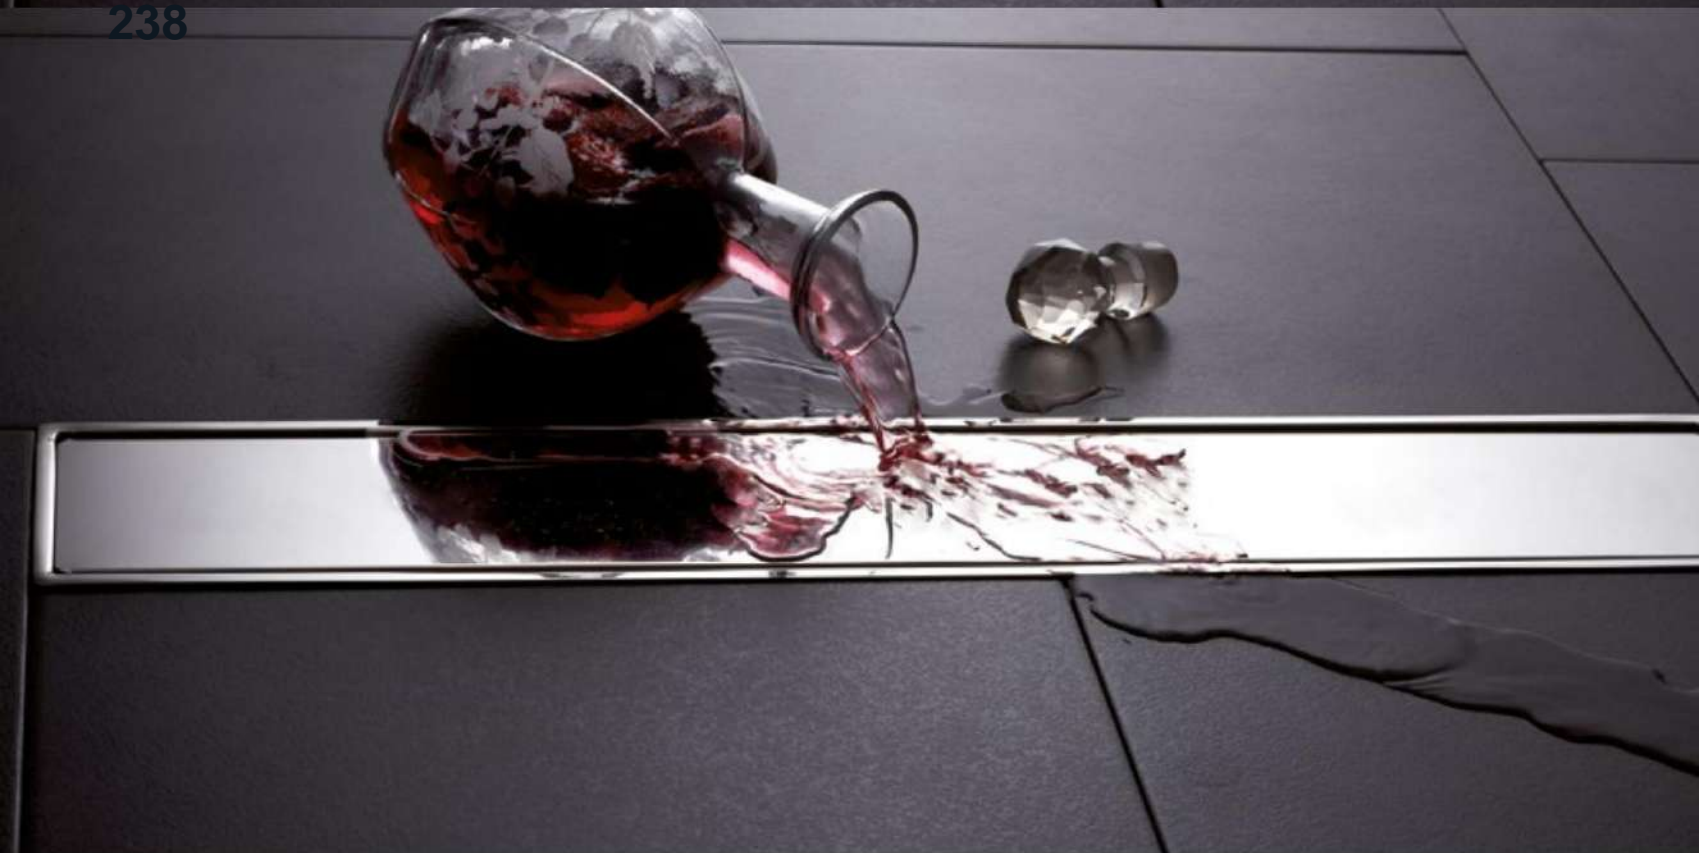

Dimensions/Dimensions: **0.103x0.103m** **05035**

Material: **Stainless steel AISI 304 / AISI 304 Stainless steel.**

238