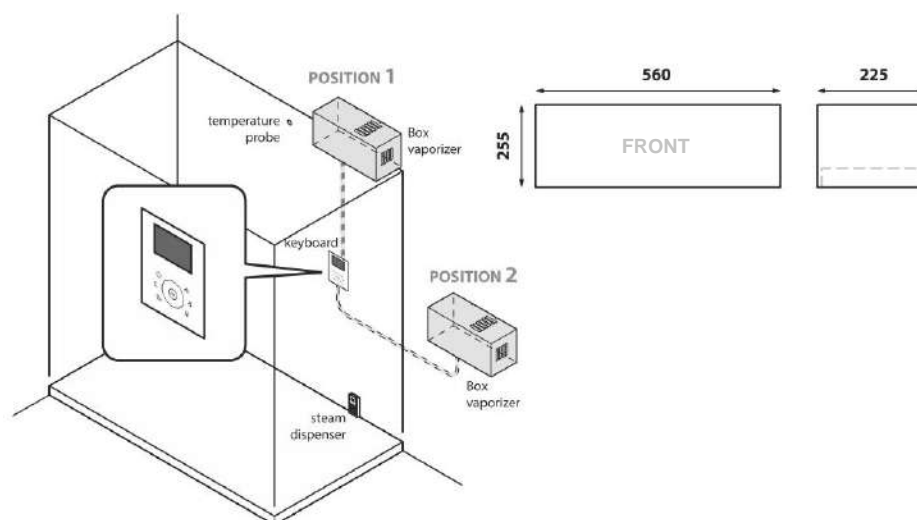

Steam generator kit, with (minimal) Touch control panel and external steam production unit.

With the possibility of diffusing essential oils and aromatic substances (aromatherapy), programmed activation and deactivation functions, operating time and temperature management. Bluetooth connectivity for external audio sources and wired AUX connection.

Programming descaling cycles.

Steam generator kit, with elegant Touch screen control panel and external steam generator.

With the possibility of diffusing essential oils and aromatic substances (for aromatherapy), while it is possible to schedule the start & stop of the steam generator, achieving better management of temperature and operating time. Bluetooth connectivity to external audio sources and wired AUX connection. Programming of descaling cycles.

263

Available in / Available in: 3kW 06355

4kW 06356

6kW 06009

8kW 06182

Suitable for covering space from 4 to 10 cubic meters (m³).

Suitable for covering a space from 4 to 10 cubic meters (m³).