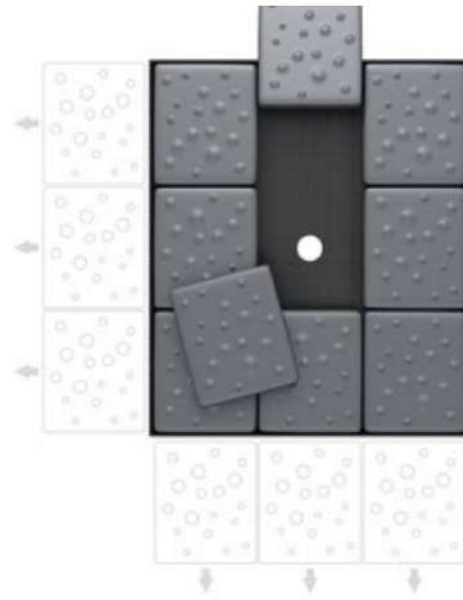

06145

Expand system.

The EXPAND outdoor shower system consists of cast acrylic sheet tiles, 34x40 cm, mounted on a custom drain recess.

The EXPAND system consists of molded acrylic sheet tiles, of dimensions 34x40cm, placed onto an adaptable recessed shower drain.

229